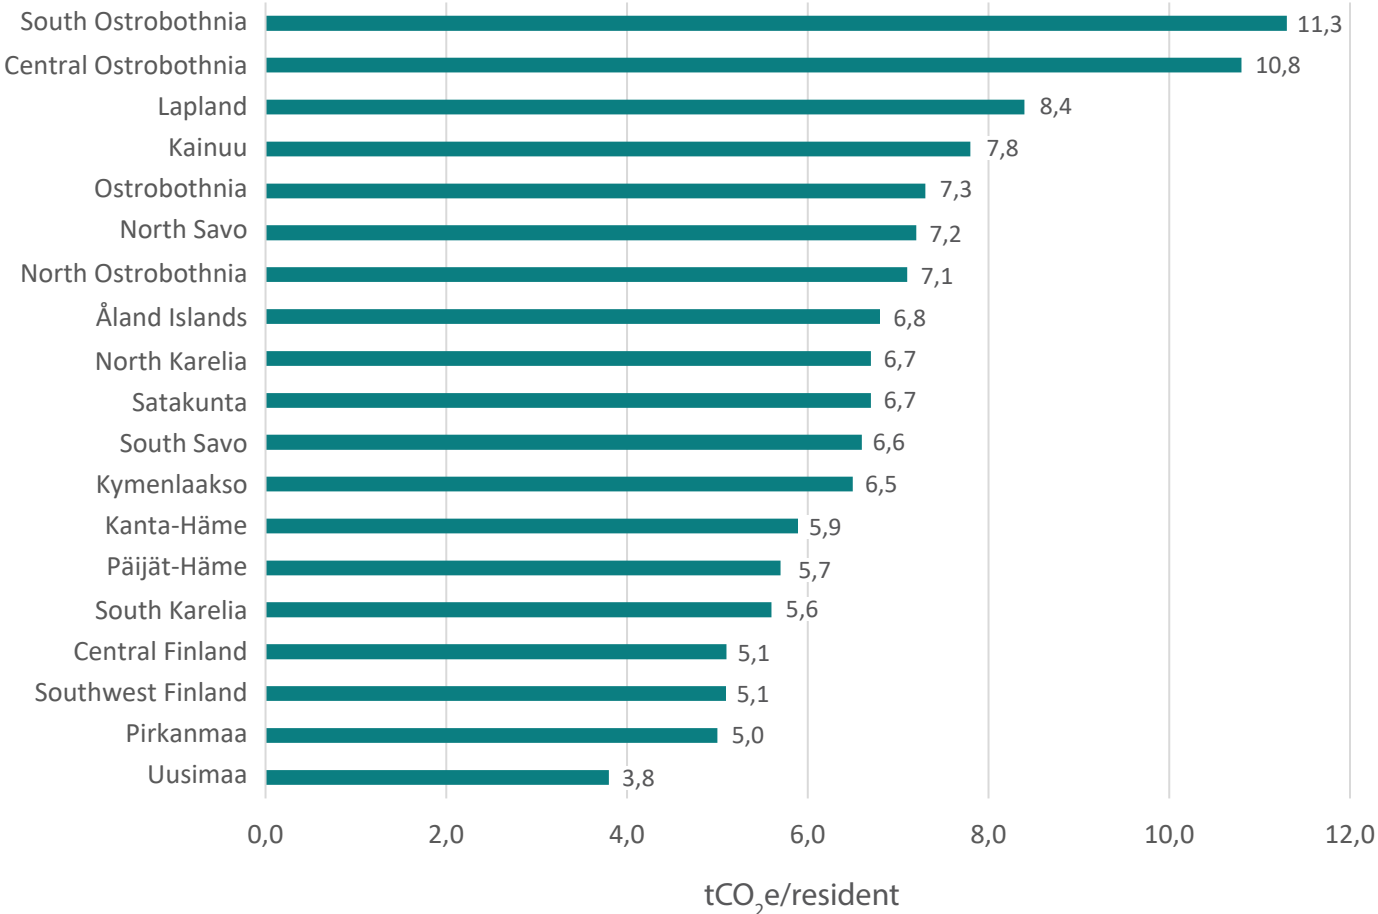

Greenhouse gas emissions per capita in the regions in 2020

Diagram I. Greenhouse gas emissions per capita in the regions in 2020. Emissions have been calculated in accordance with the Hinku calculation rules.